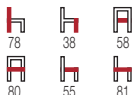

M³: 0,50 Box Kgs.: 31
Coll: 1 Pezzi | Pcs: 1
Ml tess. (H140): 4,40

1/IM=+ € 22,00

Mod.	Cod.	Struttura Frame Structure	ST	B	C	D	GPL	E	LUX
BR-001	BRERA/1	CR	986	1.008	1.070	1.148	1.433	1.663	1.989