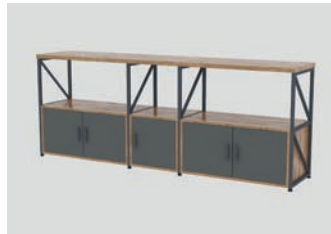

line 011
210x40x80 cm