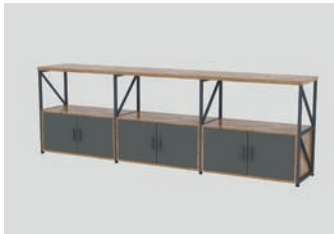

line 016
250x40x80 cm